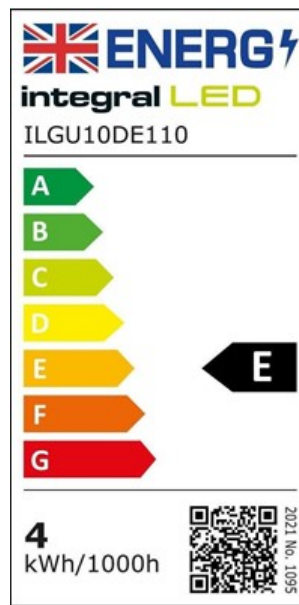

Packaging

Package Weight (g):	35
Package Length (mm):	55
Package Width (mm):	55
Package Depth (mm):	60

Portal.integral-led.com