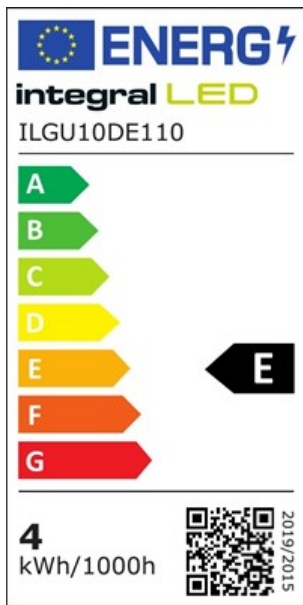

Physical Data

Product Length (mm):	54
Product Width (mm):	50
Product Weight (g):	23
Optic:	Designed to give a Classic Look
Material:	Plastic and Aluminium heat-sink, Injection moulded diffuser
Base Term:	GU10
Bulb Base:	GU10
Construction:	Plastic White and "Classic look" diffuser lens
Bulb Fixing:	Downlight
Bulb or Luminaire Shape:	Round
Placement / Application:	Indoor, General Lighting
Spot Type:	SMD

Electrical Data

Power (W):	3.6
Power Consumption (W) :	3.6
Power Factor:	0.5

Wattage equivalent (W):	50
Amperage (mA):	21
Dimming:	Dimmable
Driver IC Manufacturer:	Silergy
Driver Included:	Yes
Electric Current:	AC
True Wattage Eq (W):	50
EN:	EN-62560
LVD Certified:	Yes

Light Data

Luminous Flux in Lumens (lm):	430
Luminous efficacy (lm/W):	111
Peak Intensity (Cd):	650
Correlated Colour Temperature (CCT) (K):	4000
Colour Temperature:	4000K - Cool White
Colour Temperature Name:	Cool White
Beam Angle:	36
Colour Rendering Index (CRI):	80
Compatible Dimmers:	Varilight JQP401W
Frequency Range (Hz):	50/60
Instant on (Less than 1 second):	Yes
LED Size (mm):	2835
LED Type:	Surface mounted device (SMD)
Lifetime (hours):	15000
Switching Cycles:	7500
Useful Lumens (lm):	345

Environment

EN:	EN-62560
LVD Certified:	Yes
CE RoHS:	Yes
Previous Energy Rating:	A+
New Energy Rating:	E
Hg 0% (Mercury Free):	Yes
IP Rating (Ingress Protection):	IP20
Lowest Operating Temperature (°C):	-20
Maximum Operating Temperature (°C):	40