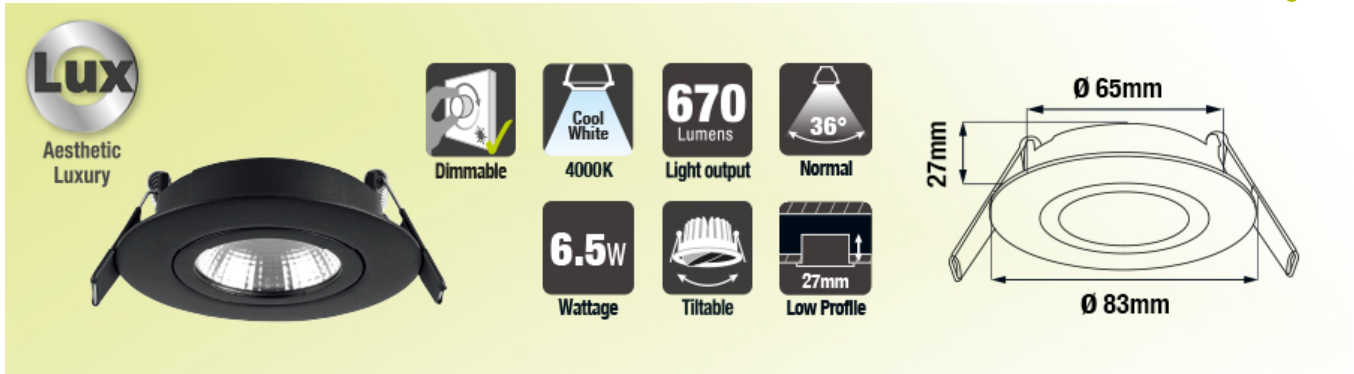

Lux Ultra Slim Tiltable Downlight 6.5W 4000K 670lm 65mm cut out Dimmable 103lm/W Matt black finish

Partcode: ILDL65L006 / Page: 1

The Lux Ultra Slim high-end tiltable and dimmable downlight range impresses by offering stylish high-quality finish, ultra-low profile height of only 27mm, a modern look topped with a very efficient performance. A tiltable angle of up to 25 Degrees is ideal for directing light on to features or placement into a sloped ceiling.

In addition to light output efficacy reaching up to 103lm/W, this ultra-slim downlight is available in cool white and warm white CCTs as well as a choice for four finishes for a contemporary look. The included tool-free, user-friendly loop-in/loop-out driver enables quick and easy installation. Achieve modern lighting designs by complementing the Lux Ultra Slim range with Integral Lux Fire downlights.

Diameter: 83mm

Weight (Unpackaged Single Unit): 180g

Cut Out Diameter: 65mm

Luminaire Fixing: Recess mounted

Electrical Data

Power Consumption: 6.5 Watts

Driver included: Yes

Dimming: Dimmable

Width (unit of 1): 110mm

Depth (unit of 1): 50mm

Outer packaging info available on website

Product data last updated on: Thursday, February 27, 2020 - 11:14