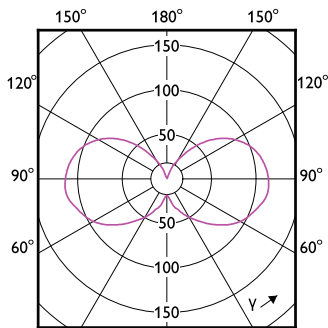

Maatschets

Product	D	C
CorePro LEDcapsule 2-25W ND G9 827	14,5 mm	48 mm

Fotometrische gegevens

Light Distribution Diagram - CorePro LEDcapsule 2-25W ND G9 827

General uniform lighting - CorePro LEDcapsule 2-25W ND G9 827