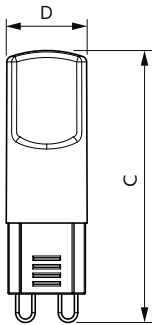

Maatschets

Product	D	C
CorePro LEDcapsule 2-25W ND G9 827	14,5 mm	48 mm

Fotometrische gegevens

Light Distribution Diagram - CorePro LEDcapsule 2-25W ND G9 827

General uniform lighting - CorePro LEDcapsule 2-25W ND G9 827