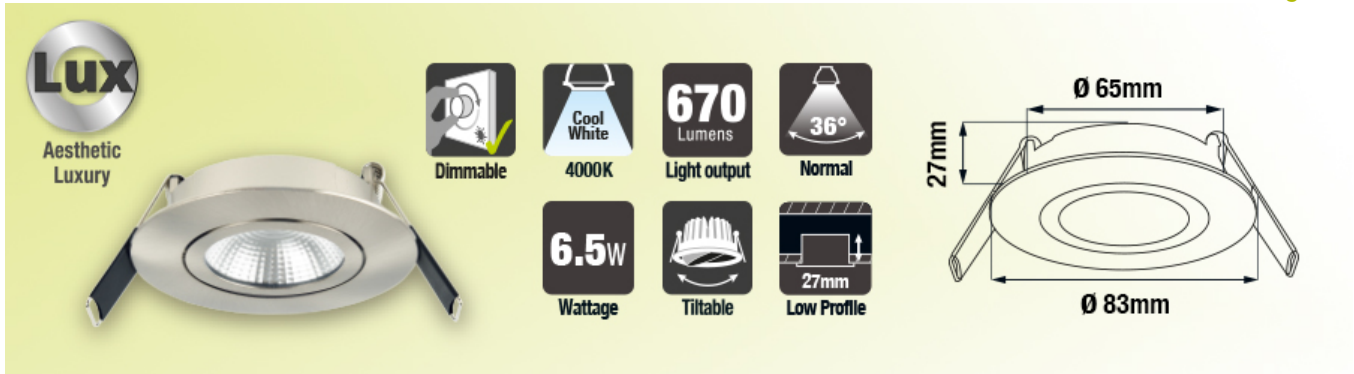

Lux Ultra Slim Tiltable Downlight 6.5W 4000K 670lm 65mm cut out Dimmable 103lm/W Satin nickel finish

Partcode: ILDL65L007 / Page: 1

The Lux Ultra Slim high-end tiltable and dimmable downlight range impresses by offering stylish high-quality finish, ultra-low profile height of only 27mm, a modern look topped with a very efficient performance. A tiltable angle of up to 25 Degrees is ideal for directing light on to features or placement into a sloped ceiling.

In addition to light output efficacy reaching up to 103lm/W, this ultra-slim downlight is available in cool white and warm white CCTs as well as a choice for four finishes for a contemporary look. The included tool-free, user-friendly loop-in/loop-out driver enables quick and easy installation. Achieve modern lighting designs by complementing the Lux Ultra Slim range with Integral Lux Fire downlights.

Warranty: 3 Years

CE / RoHS: Yes

Physical Data

Product Finish: Satin Nickel

Optic: PMMA diffuser

Material: Aluminium

Physical Data

Depth: 27mm

Diameter: 83mm

Weight (Unpackaged Single Unit): 180g

Cut Out Diameter: 65mm

Luminaire Fixing: Recess mounted

Electrical Data

Power Consumption: 6.5 Watts

Driver included: Yes

Dimming: Dimmable