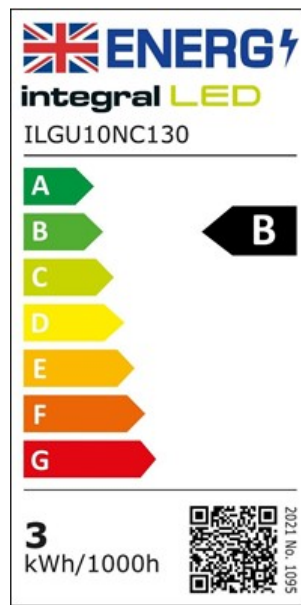

Packaging

Package Weight (g):	41
Package Length (mm):	62
Package Width (mm):	48
Package Depth (mm):	48
Qty per euro pallet:	4000

Portal.integral-led.com