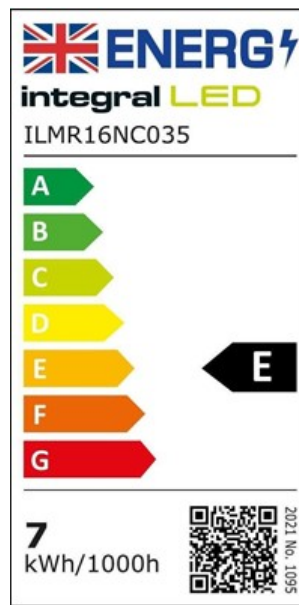

Packaging

Package Weight (g):	48
Package Length (mm):	55
Package Width (mm):	55
Package Depth (mm):	60

[Portal.integral-led.com](https://portal.integral-led.com)