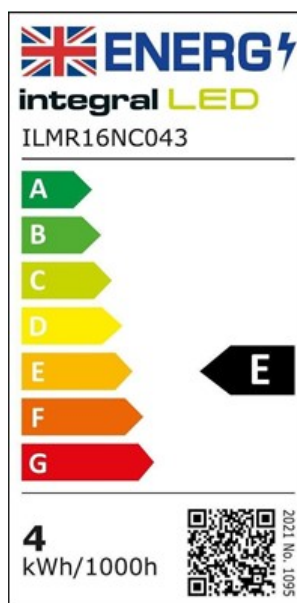

**Physical Data**

<b>Product Length (mm):</b>	45
<b>Product Width (mm):</b>	50
<b>Product Weight (g):</b>	23
<b>Optic:</b>	Designed to give a Classic Look
<b>Material:</b>	Plastic and Aluminium heat-sink, Injection moulded diffuser
<b>Base Term:</b>	GU5.3
<b>Bulb Base:</b>	MR16
<b>Construction:</b>	Plastic White and "Classic look" diffuser lens
<b>Globe Finish:</b>	White
<b>Bulb or Luminaire Shape:</b>	Round
<b>Placement / Application:</b>	Indoor, General Lighting
<b>Spot Type:</b>	SMD with "COB like effect"

**Electrical Data**

<b>Power Consumption (W) :</b>	3.4
<b>Power Factor:</b>	0.4
<b>Wattage equivalent (W):</b>	35
<b>Amperage (mA):</b>	440
<b>Dimming:</b>	Non-Dimmable

<b>Driver Included:</b>	No, needs 12V AC Transformer
<b>Electric Current:</b>	AC
<b>True Wattage Eq (W):</b>	35
<b>EN:</b>	EN-62560
<b>LVD Certified:</b>	Yes

## Light Data

<b>Luminous Flux in Lumens (lm):</b>	400
<b>Luminous efficacy (lm/W):</b>	117
<b>Correlated Colour Temperature (CCT) (K):</b>	2700
<b>Colour Temperature:</b>	2700K - Warm
<b>Colour Temperature Name:</b>	Warm
<b>Beam Angle:</b>	36
<b>Colour Rendering Index (CRI):</b>	80
<b>Colour Type:</b>	Single
<b>Frequency Range (Hz):</b>	50/60
<b>Instant on (Less than 1 second):</b>	Yes
<b>LED Type:</b>	Surface mounted device (SMD)
<b>Lifetime (hours):</b>	15000
<b>Switching Cycles:</b>	7500

## Environment

<b>EN:</b>	EN-62560
<b>LVD Certified:</b>	Yes
<b>CE RoHS:</b>	Yes
<b>Previous Energy Rating:</b>	A+
<b>New Energy Rating:</b>	E
<b>Hg 0% (Mercury Free):</b>	Yes
<b>IP Rating (Ingress Protection):</b>	IP20
<b>Lowest Operating Temperature (°C):</b>	-20
<b>Maximum Operating Temperature (°C):</b>	40