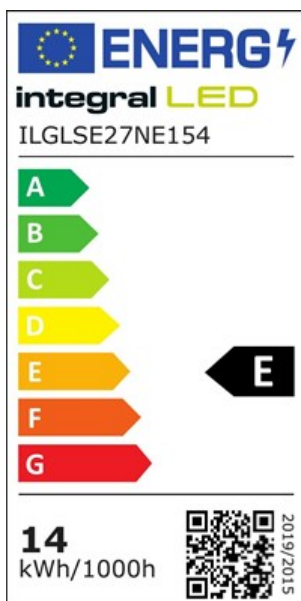

Product Length (mm):	115
Product Width (mm):	60
Product Weight (g):	47
Material:	Aluminium, Plastic
Base Term:	Edison screw
Bulb Base:	E27
Construction:	Aluminium and Plastic heat-sink, Injection moulded diffuser
Globe Finish:	Frosted
Globe Type:	GLS
Bulb or Luminaire Shape:	Round
Placement / Application:	Indoor, General Lighting

Electrical Data

Power (W):	13.8
Power Consumption (W) :	13.8
Power Factor:	0.5

Wattage equivalent (W):	100
Amperage (mA):	98
Dimming:	Non-Dimmable
Driver Included:	Yes
Electric Current:	AC
EN:	EN-62560
LVD Certified:	Yes

Light Data

Luminous Flux in Lumens (lm):	1521
Luminous efficacy (lm/W):	110
Correlated Colour Temperature (CCT) (K):	4000
Colour Temperature:	4000K - Cool White
Colour Temperature Name:	Cool White
Beam Angle:	220
Colour Rendering Index (CRI):	80
Frequency Range (Hz):	50/60
Instant on (Less than 1 second):	Yes
LED Type:	Surface mounted device (SMD)
Lifetime (hours):	15000
Switching Cycles:	7500

Environment

EN:	EN-62560
LVD Certified:	Yes
CE RoHS:	Yes
Previous Energy Rating:	A+
New Energy Rating:	E
Hg 0% (Mercury Free):	Yes
IP Rating (Ingress Protection):	IP20
Lowest Operating Temperature (°C):	-20
Maximum Operating Temperature (°C):	40