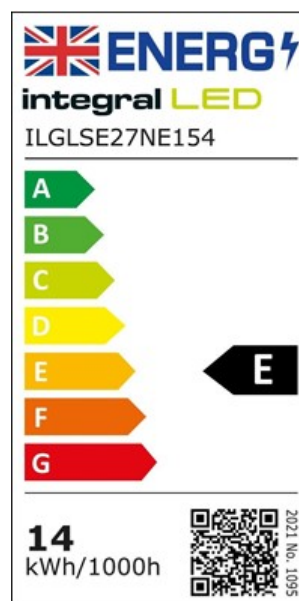

Product Length (mm):	115
Product Width (mm):	60
Product Weight (g):	47
Material:	Aluminium, Plastic
Base Term:	Edison screw
Bulb Base:	E27
Construction:	Aluminium and Plastic heat-sink, Injection moulded diffuser
Globe Finish:	Frosted
Globe Type:	GLS
Bulb or Luminaire Shape:	Round
Placement / Application:	Indoor, General Lighting

Electrical Data

Power (W):	13.8
Power Consumption (W) :	13.8
Power Factor:	0.5

Wattage equivalent (W):	100
Amperage (mA):	98
Dimming:	Non-Dimmable
Driver Included:	Yes
Electric Current:	AC
EN:	EN-62560
LVD Certified:	Yes

Light Data

Luminous Flux in Lumens (lm):	1521
Luminous efficacy (lm/W):	110
Correlated Colour Temperature (CCT) (K):	4000
Colour Temperature:	4000K - Cool White
Colour Temperature Name:	Cool White
Beam Angle:	220
Colour Rendering Index (CRI):	80
Frequency Range (Hz):	50/60
Instant on (Less than 1 second):	Yes
LED Type:	Surface mounted device (SMD)
Lifetime (hours):	15000
Switching Cycles:	7500

Environment

EN:	EN-62560
LVD Certified:	Yes
CE RoHS:	Yes
Previous Energy Rating:	A+
New Energy Rating:	E
Hg 0% (Mercury Free):	Yes
IP Rating (Ingress Protection):	IP20
Lowest Operating Temperature (°C):	-20
Maximum Operating Temperature (°C):	40