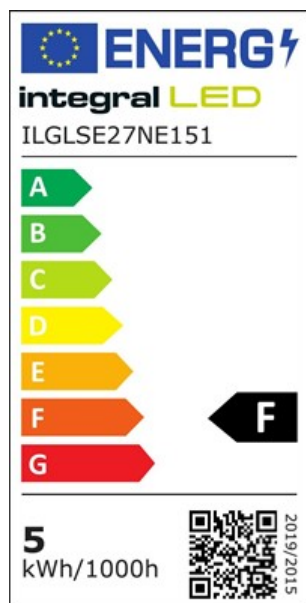

**Physical Data**

<b>Product Length (mm):</b>	105
<b>Product Width (mm):</b>	60
<b>Product Weight (g):</b>	28
<b>Material:</b>	Aluminium, Plastic
<b>Base Term:</b>	Edison screw
<b>Bulb Base:</b>	E27
<b>Construction:</b>	Aluminium and Plastic heat-sink, Injection moulded diffuser
<b>Globe Finish:</b>	Frosted
<b>Globe Type:</b>	GLS
<b>Bulb or Luminaire Shape:</b>	Round
<b>Placement / Application:</b>	Indoor, General Lighting

**Electrical Data**

<b>Power (W):</b>	4.8
<b>Power Consumption (W) :</b>	4.8
<b>Power Factor:</b>	0.4
<b>Wattage equivalent (W):</b>	40

<b>Amperage (mA):</b>	42
<b>Dimming:</b>	Non-Dimmable
<b>Driver Included:</b>	Yes
<b>Electric Current:</b>	AC
<b>EN:</b>	EN-62560
<b>LVD Certified:</b>	Yes

## Light Data

<b>Luminous Flux in Lumens (lm):</b>	470
<b>Luminous efficacy (lm/W):</b>	98
<b>Correlated Colour Temperature (CCT) (K):</b>	4000
<b>Colour Temperature:</b>	4000K - Cool White
<b>Colour Temperature Name:</b>	Cool White
<b>Beam Angle:</b>	240
<b>Colour Rendering Index (CRI):</b>	80
<b>Frequency Range (Hz):</b>	50/60
<b>Instant on (Less than 1 second):</b>	Yes
<b>LED Type:</b>	Surface mounted device (SMD)
<b>Lifetime (hours):</b>	15000
<b>Switching Cycles:</b>	7500

## Environment

<b>EN:</b>	EN-62560
<b>LVD Certified:</b>	Yes
<b>CE RoHS:</b>	Yes
<b>Previous Energy Rating:</b>	A+
<b>New Energy Rating:</b>	F
<b>Hg 0% (Mercury Free):</b>	Yes
<b>IP Rating (Ingress Protection):</b>	IP20
<b>Lowest Operating Temperature (°C):</b>	-20
<b>Maximum Operating Temperature (°C):</b>	40