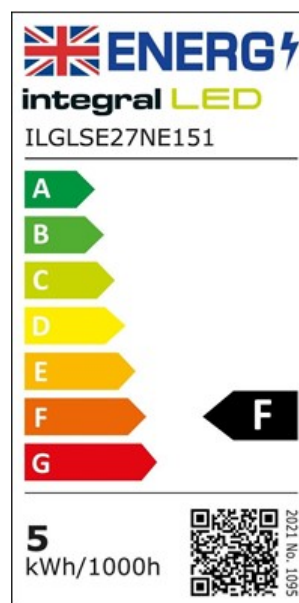

**Physical Data**

<b>Product Length (mm):</b>	105
<b>Product Width (mm):</b>	60
<b>Product Weight (g):</b>	28
<b>Material:</b>	Aluminium, Plastic
<b>Base Term:</b>	Edison screw
<b>Bulb Base:</b>	E27
<b>Construction:</b>	Aluminium and Plastic heat-sink, Injection moulded diffuser
<b>Globe Finish:</b>	Frosted
<b>Globe Type:</b>	GLS
<b>Bulb or Luminaire Shape:</b>	Round
<b>Placement / Application:</b>	Indoor, General Lighting

**Electrical Data**

<b>Power (W):</b>	4.8
<b>Power Consumption (W) :</b>	4.8
<b>Power Factor:</b>	0.4
<b>Wattage equivalent (W):</b>	40

<b>Amperage (mA):</b>	42
<b>Dimming:</b>	Non-Dimmable
<b>Driver Included:</b>	Yes
<b>Electric Current:</b>	AC
<b>EN:</b>	EN-62560
<b>LVD Certified:</b>	Yes

## Light Data

<b>Luminous Flux in Lumens (lm):</b>	470
<b>Luminous efficacy (lm/W):</b>	98
<b>Correlated Colour Temperature (CCT) (K):</b>	4000
<b>Colour Temperature:</b>	4000K - Cool White
<b>Colour Temperature Name:</b>	Cool White
<b>Beam Angle:</b>	240
<b>Colour Rendering Index (CRI):</b>	80
<b>Frequency Range (Hz):</b>	50/60
<b>Instant on (Less than 1 second):</b>	Yes
<b>LED Type:</b>	Surface mounted device (SMD)
<b>Lifetime (hours):</b>	15000
<b>Switching Cycles:</b>	7500

## Environment

<b>EN:</b>	EN-62560
<b>LVD Certified:</b>	Yes
<b>CE RoHS:</b>	Yes
<b>Previous Energy Rating:</b>	A+
<b>New Energy Rating:</b>	F
<b>Hg 0% (Mercury Free):</b>	Yes
<b>IP Rating (Ingress Protection):</b>	IP20
<b>Lowest Operating Temperature (°C):</b>	-20
<b>Maximum Operating Temperature (°C):</b>	40