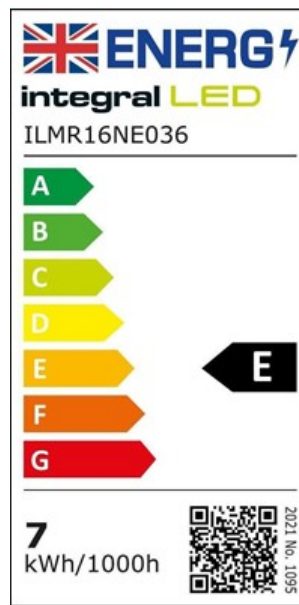

Packaging

Package Weight (g):	48
Package Length (mm):	55
Package Width (mm):	55
Package Depth (mm):	60

[Portal.integral-led.com](https://portal.integral-led.com)