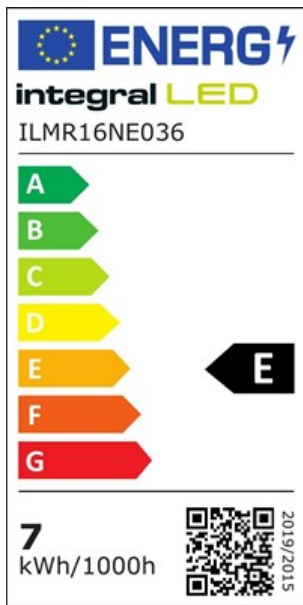

Packaging

Package Weight (g):	48
Package Length (mm):	55
Package Width (mm):	55
Package Depth (mm):	60

[Portal.integral-led.com](https://portal.integral-led.com)