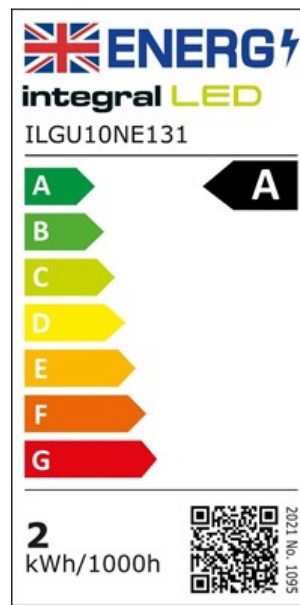

Packaging

Package Weight (g):	41
Package Length (mm):	62
Package Width (mm):	48
Package Depth (mm):	48
Qty per euro pallet:	4000

Portal.integral-led.com